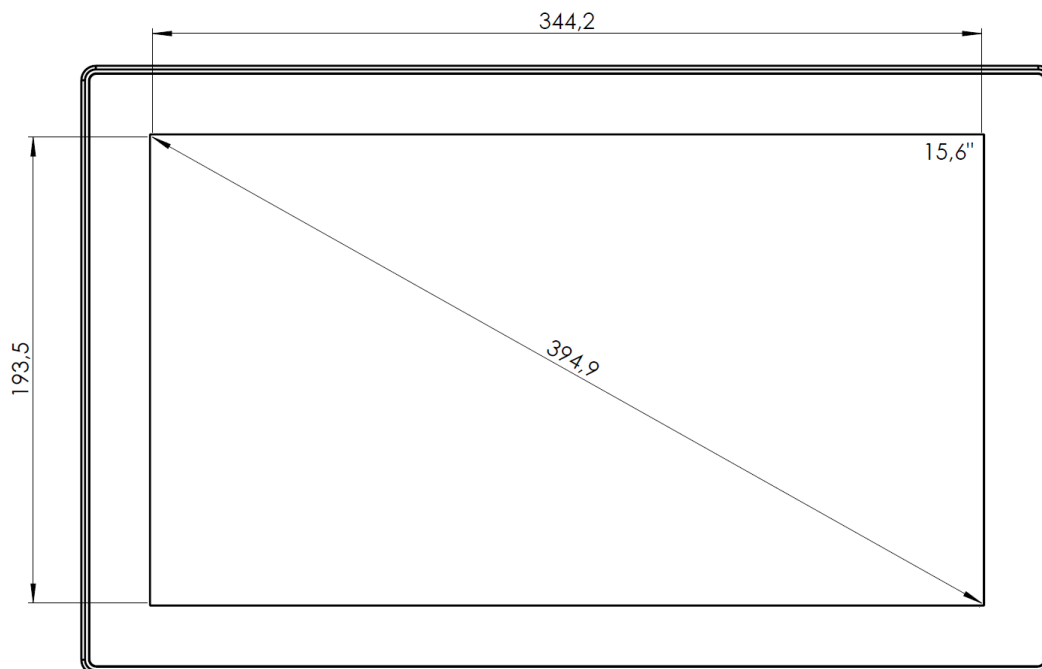

INTERFACES

PIN	Signal Name	
	RS-232	RS-485
	DCD	DATA-
1	RX	DATA+
2	TX	NC
3	DTR	NC
4	Ground	Ground
5	DSR	NC
6	RTS	NC
7	CTS	NC
8	RI	NC
9		

Touch-it XELO VESA glass 15,6

Datasheet

MECHANICAL & ENVIRONMENTAL

Housing Front	Glass, Black Frame
Housing	Aluminium / Silver
Dimensions	403.2 mm x 252.6 mm x 54 mm
Mounting	VESA MIS-D, 75, C VESA MIS-D, 100, C
Weight	3.7 kg
Cooling	Passive
Operating Temperature	0 ~ 50 °C
Storage Temperature	-10 ~ 70 °C
Humidity	5 ~ 80% (non condensing)
Protection Class	IP65 (IP20 rear)
Certification	CE, EN55032 Class A, EN55024

Never cover the Touch-it XELO VESA glass 15,6 completely or build it in a small closed and unvented housing.

Touch-it XELO VESA glass 15,6

Datasheet

DIMENSIONS

FRONT VIEW

BOTTOM VIEW

REAR VIEW

SIDE VIEW