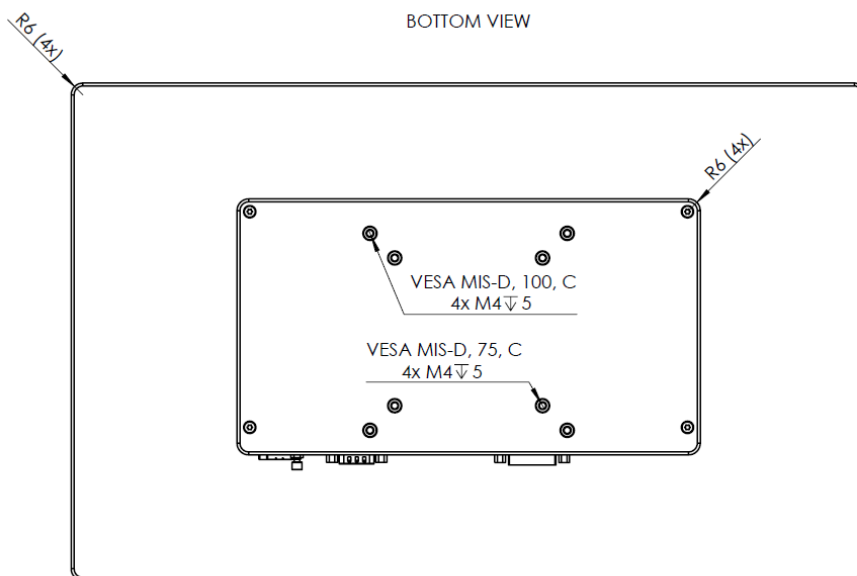

INTERFACES

PIN	Signal Name	
	RS-232	RS-485
	DCD	DATA-
1	RX	DATA+
2	TX	NC
3	DTR	NC
4	Ground	Ground
5	DSR	NC
6	RTS	NC
7	CTS	NC
8	RI	NC
9		

Touch-it XELO VESA glass 15,6

Datasheet

MECHANICAL & ENVIRONMENTAL

Housing Front	Glass, Black Frame
Housing	Aluminium / Silver
Dimensions	403.2 mm x 252.6 mm x 54 mm
Mounting	VESA MIS-D, 75, C VESA MIS-D, 100, C
Weight	3.7 kg
Cooling	Passive
Operating Temperature	0 ~ 50 °C
Storage Temperature	-10 ~ 70 °C
Humidity	5 ~ 80% (non condensing)
Protection Class	IP65 (IP20 rear)
Certification	CE, EN55032 Class A, EN55024

Never cover the Touch-it XELO VESA glass 15,6 completely or build it in a small closed and unvented housing.

Touch-it XELO VESA glass 15,6

Datasheet

DIMENSIONS

FRONT VIEW

BOTTOM VIEW

REAR VIEW

SIDE VIEW