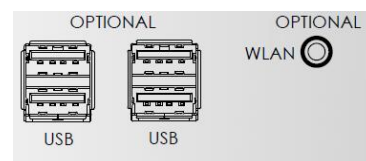

Touch-it XELO VESA glass 15,6

Datasheet

STANDARD INTERFACES

USB	2 x USB Host 3.0 (Type A)
Ethernet	2 x 1 Gbit Ethernet
Communication	1 x RS-232 / RS-485 (BIOS setting)
Video	1 x DVI-I

OPTIONAL INTERFACES

USB	4 x USB Host 2.0 (Type A, max. Total Current 0.5 A)
WLAN	1 x 802.11 ac/a/b/g/n (2.4 GHz, 5 GHz)

INTERFACES

PIN	Signal Name	
	RS-232	RS-485
	DCD	DATA-
1	RX	DATA+
2	TX	NC
3	DTR	NC
4	Ground	Ground
5	DSR	NC
6	RTS	NC
7	CTS	NC
8	RI	NC
9		

Touch-it XELO VESA glass 15,6

Datasheet

MECHANICAL & ENVIRONMENTAL

Housing Front	Glass, Black Frame
Housing	Aluminium / Silver
Dimensions	403.2 mm x 252.6 mm x 54 mm
Mounting	VESA MIS-D, 75, C VESA MIS-D, 100, C
Weight	3.7 kg
Cooling	Passive
Operating Temperature	0 ~ 50 °C
Storage Temperature	-10 ~ 70 °C
Humidity	5 ~ 80% (non condensing)
Protection Class	IP65 (IP20 rear)
Certification	CE, EN55032 Class A, EN55024