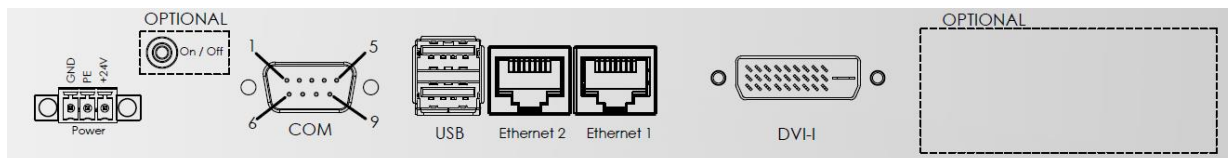

Touch-it XELO VESA glass 15,6

Datasheet

STANDARD INTERFACES

USB	2 x USB Host 3.0 (Type A)
Ethernet	2 x 1 Gbit Ethernet
Communication	1 x RS-232 / RS-485 (BIOS setting)
Video	1 x DVI-I

OPTIONAL INTERFACES

USB	4 x USB Host 2.0 (Type A, max. Total Current 0.5 A)
WLAN	1 x 802.11 ac/a/b/g/n (2.4 GHz, 5 GHz)

POWER SUPPLY

Supply Voltage	24 VDC $\pm$ 20%	
Power Consumption (nom/max)	AMD® Quad Core: 18 W / 31 W	Intel® Core™ i5 5th Gen: 25 W / 48 W
Power Button	Optional	
Power Connector	Phoenix 3-pol MC 1,5/ 3-STF-3,5 BK (screwable) / Phoenix 3-pol MC 1,5/ 3-ST-3,5 BK	

INTERFACES

PIN	Signal Name	
	RS-232	RS-485
	DCD	DATA-
1	RX	DATA+
2	TX	NC
3	DTR	NC
4	Ground	Ground
5	DSR	NC
6	RTS	NC
7	CTS	NC
8	RI	NC
9