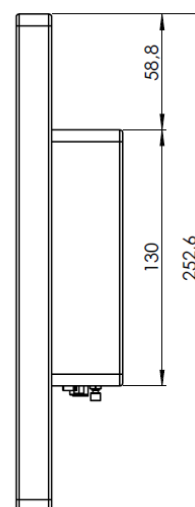

INTERFACES

PIN	Signal Name	
	RS-232	RS-485
	DCD	DATA-
1	RX	DATA+
2	TX	NC
3	DTR	NC
4	Ground	Ground
5	DSR	NC
6	RTS	NC
7	CTS	NC
8	RI	NC
9		

Touch-it XELO VESA glass 15,6

Datasheet

MECHANICAL & ENVIRONMENTAL

Housing Front	Glass, Black Frame
Housing	Aluminium / Silver
Dimensions	403.2 mm x 252.6 mm x 54 mm
Mounting	VESA MIS-D, 75, C VESA MIS-D, 100, C
Weight	3.7 kg
Cooling	Passive
Operating Temperature	0 ~ 50 °C
Storage Temperature	-10 ~ 70 °C
Humidity	5 ~ 80% (non condensing)
Protection Class	IP65 (IP20 rear)
Certification	CE, EN55032 Class A, EN55024

Never cover the Touch-it XELO VESA glass 15,6 completely or build it in a small closed and unvented housing.

Touch-it XELO VESA glass 15,6

Datasheet

DIMENSIONS

FRONT VIEW

BOTTOM VIEW

REAR VIEW

SIDE VIEW