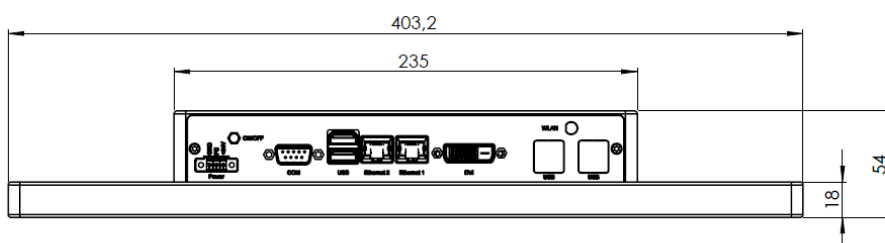

Never cover the Touch-it XELO VESA glass 15,6 completely or build it in a small closed and unvented housing.

Touch-it XELO VESA glass 15,6

Datasheet

DIMENSIONS

FRONT VIEW

BOTTOM VIEW

REAR VIEW

SIDE VIEW